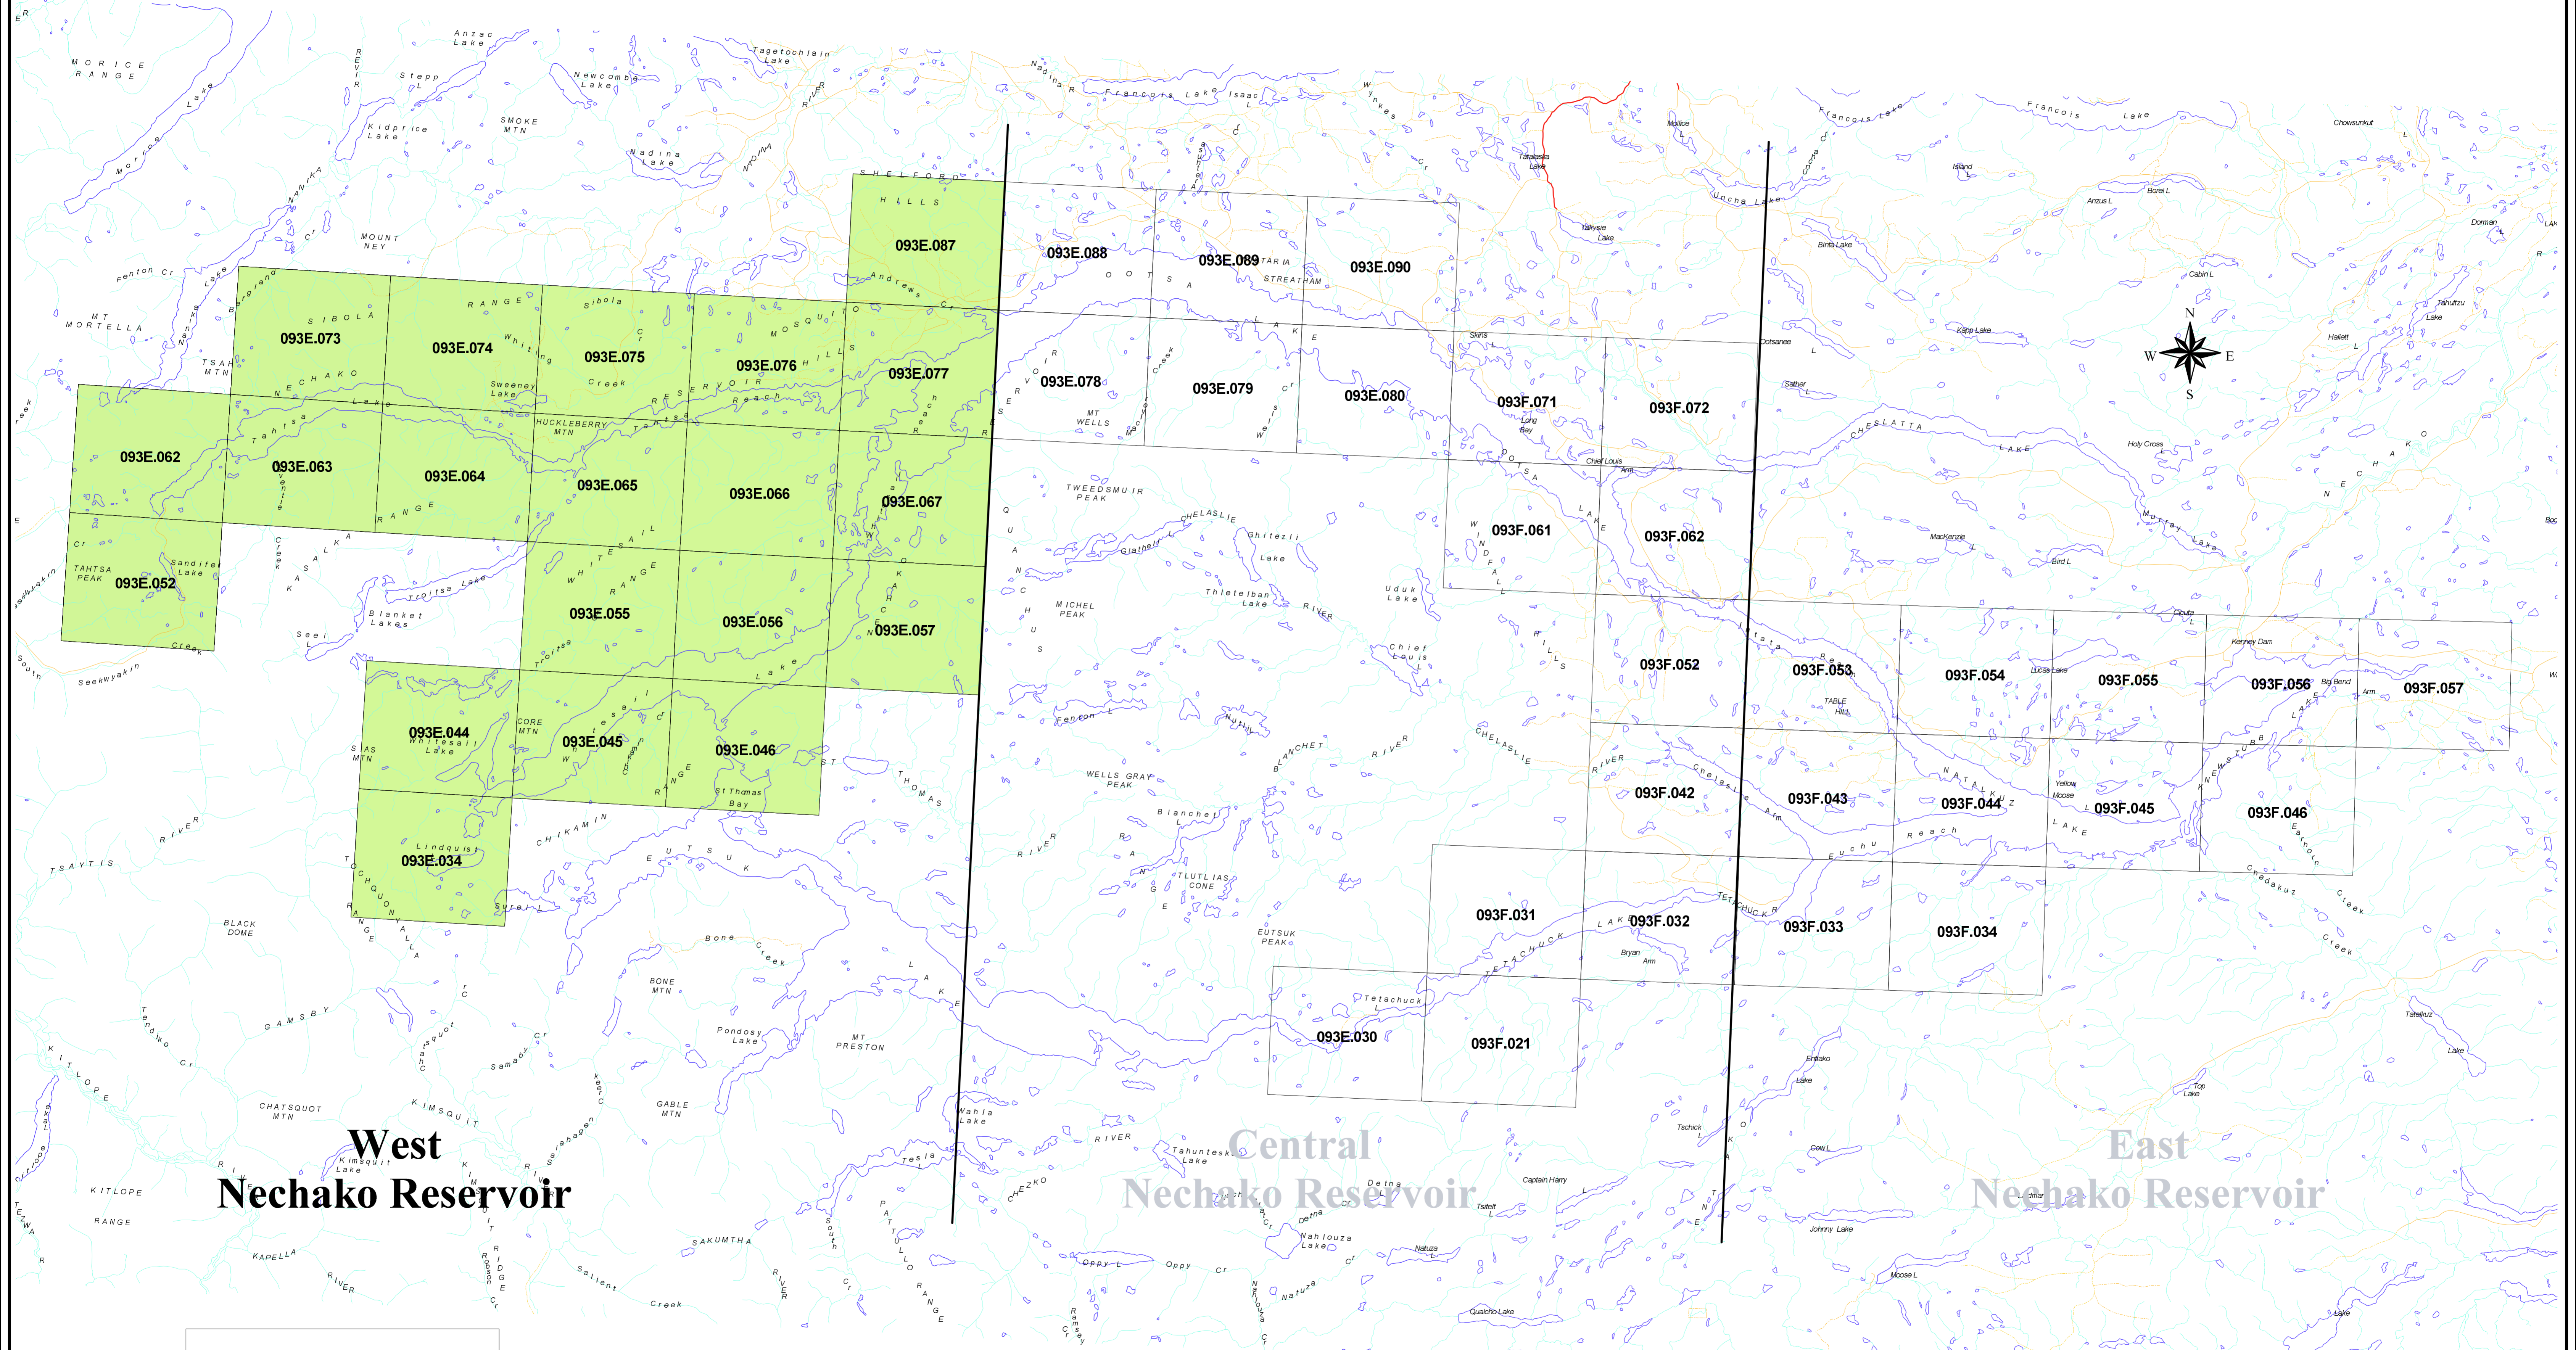

# West Nechako Reservoir Historic Topographic Mapping Index

	Bathymetry Maps
	Not Available (In Progress)

Scale 1:250 000